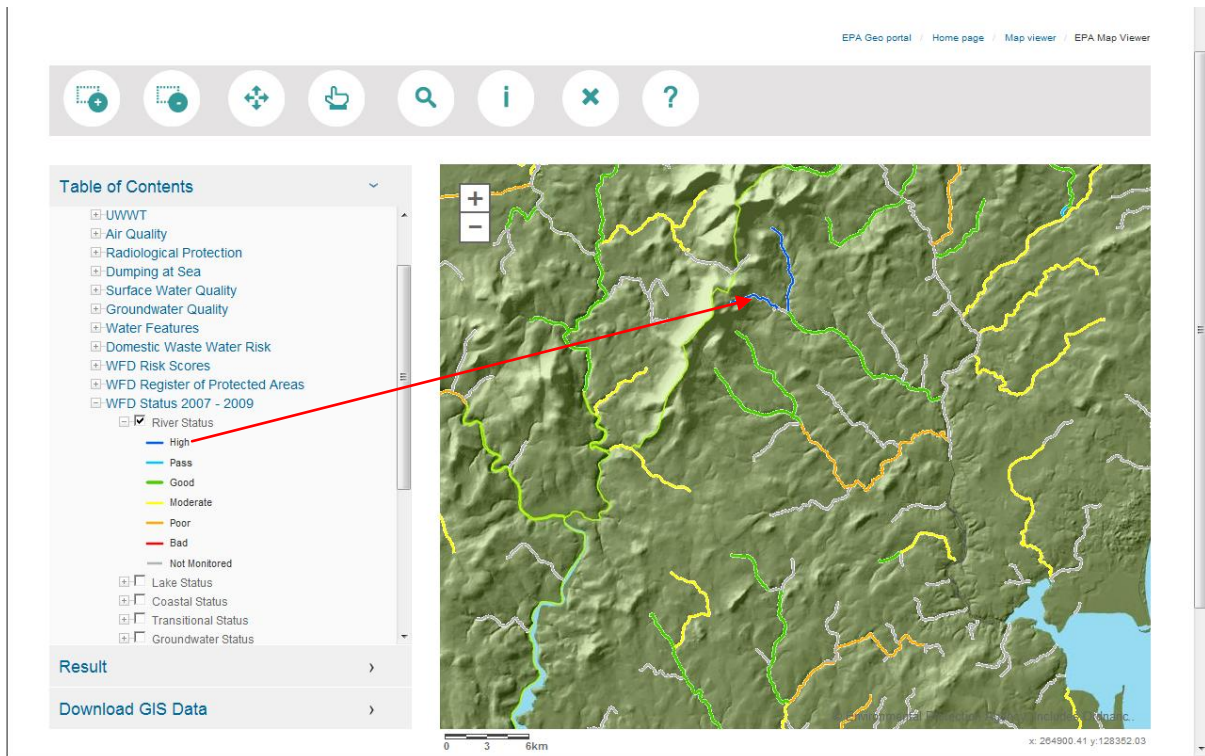

Accessing River Status information on the Environmental Protection Agency website

Water Framework Directive Status 2007-2009 information may be accessed at this link

<http://gis.epa.ie/Envision>

Expand the WFD Status 2007-2009 menu.

You will not be able to check the river status box until the map is zoomed in.

The river status box is checked and the rivers area highlighted to reflect their status according to the key (arrow indicates a high status watercourse).