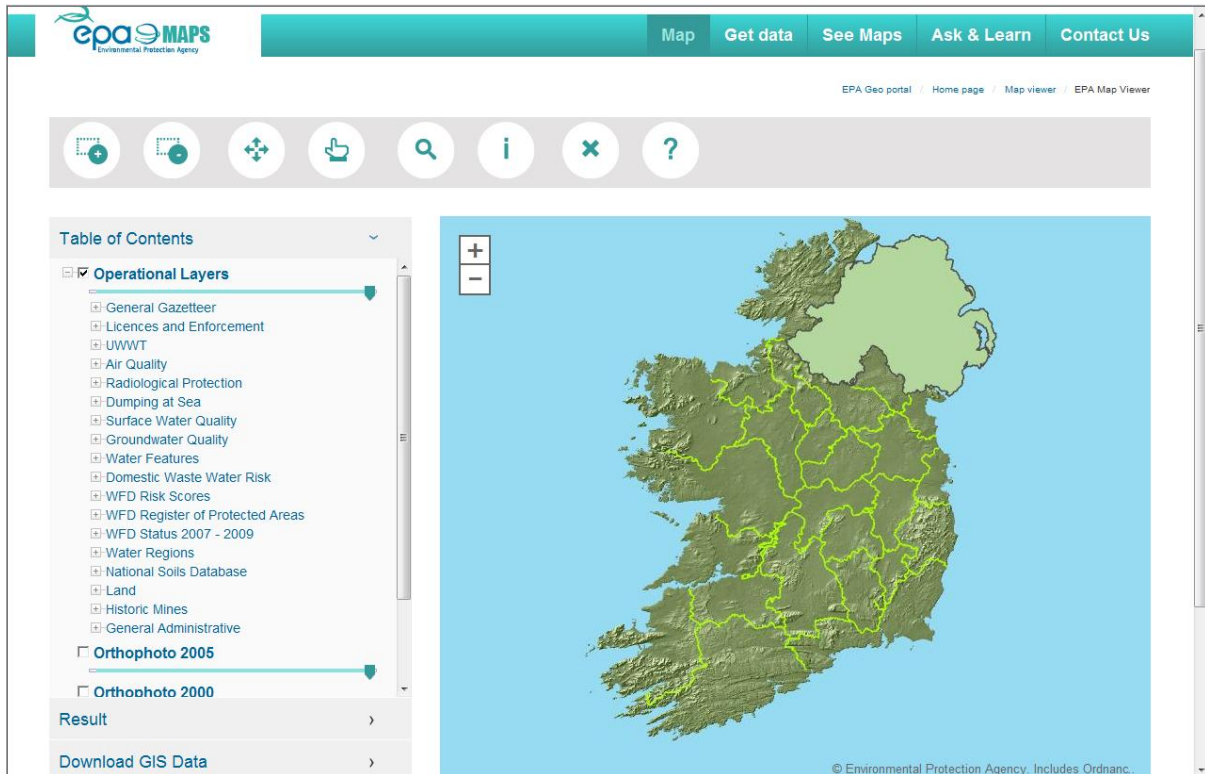

Accessing River Status information on the Environmental Protection Agency website

Water Framework Directive Status 2007-2009 information may be accessed at this link

<http://gis.epa.ie/Envision>

Expand the WFD Status 2007-2009 menu.

You will not be able to check the river status box until the map is zoomed in.

The river status box is checked and the rivers area highlighted to reflect their status according to the key (arrow indicates a high status watercourse).