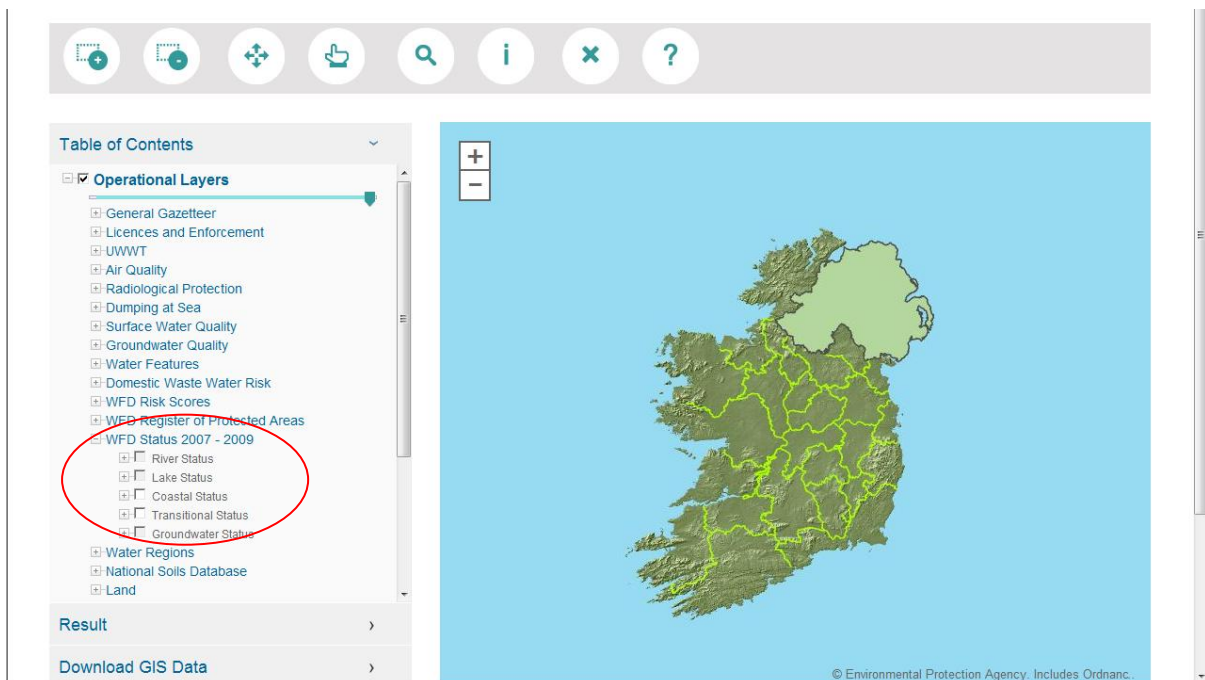

Accessing River Status information on the Environmental Protection Agency website

Water Framework Directive Status 2007-2009 information may be accessed at this link

<http://gis.epa.ie/Envision>

Expand the WFD Status 2007-2009 menu.

You will not be able to check the river status box until the map is zoomed in.

The river status box is checked and the rivers area highlighted to reflect their status according to the key (arrow indicates a high status watercourse).